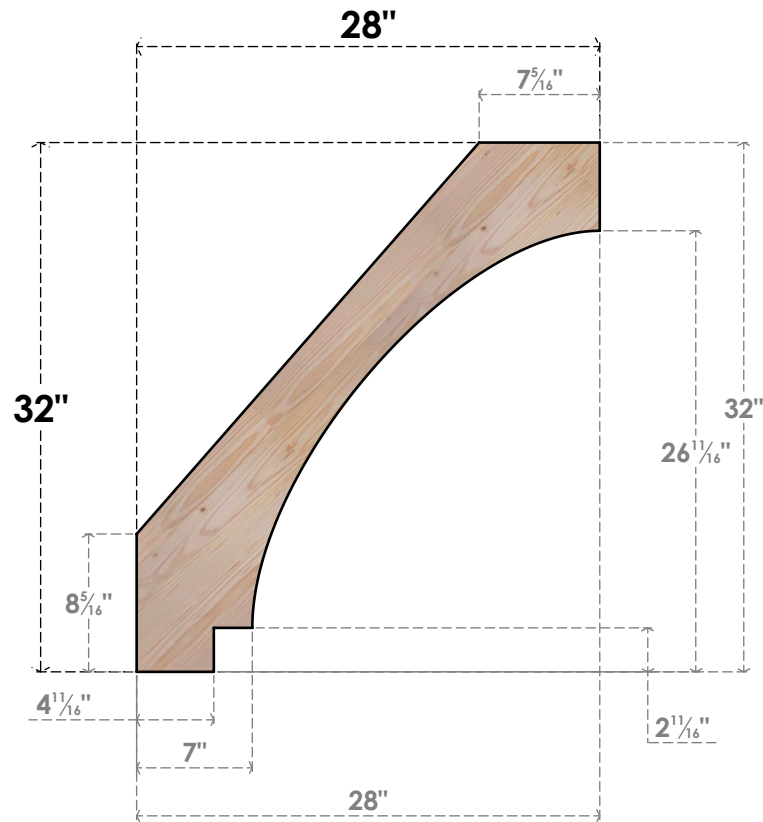

BRC04X28X32IMP00SDF

3 1/2"W X 28"D X 32"H IMPERIAL SMOOTH BRACE, DOUGLAS FIR

SIDE

FRONT

EKENA MILLWORK
 2300 WEST MAIN ST.
 CLARKSVILLE, TX 75426
 TOLL FREE: 866-607-0453
 WWW.EKENAMILLWORK.COM

NOTES

1. INSTALLATION TO BE COMPLETED IN ACCORDANCE WITH MANUFACTURER'S SPECIFICATIONS.
2. DRAWING MAY NOT BE TO SCALE
3. THIS DRAWING IS INTENDED FOR DESIGN AND PLANNING PURPOSES ONLY.
4. ALL INFORMATION CONTAINED HEREIN WAS CURRENT AT THE TIME OF DEVELOPMENT BUT MUST BE REVIEWED AND APPROVED BY THE PRODUCT MANUFACTURER TO BE CONSIDERED ACCURATE.
5. PRODUCTS ARE NOT KILN DRIED. THIS ITEM IS UNIQUE AND WILL CONTAIN THE NATURAL VARIATIONS THAT THE WOOD SPECIES OFFERS. THIS MAY RESULT IN VARIATIONS UP TO 1/4"